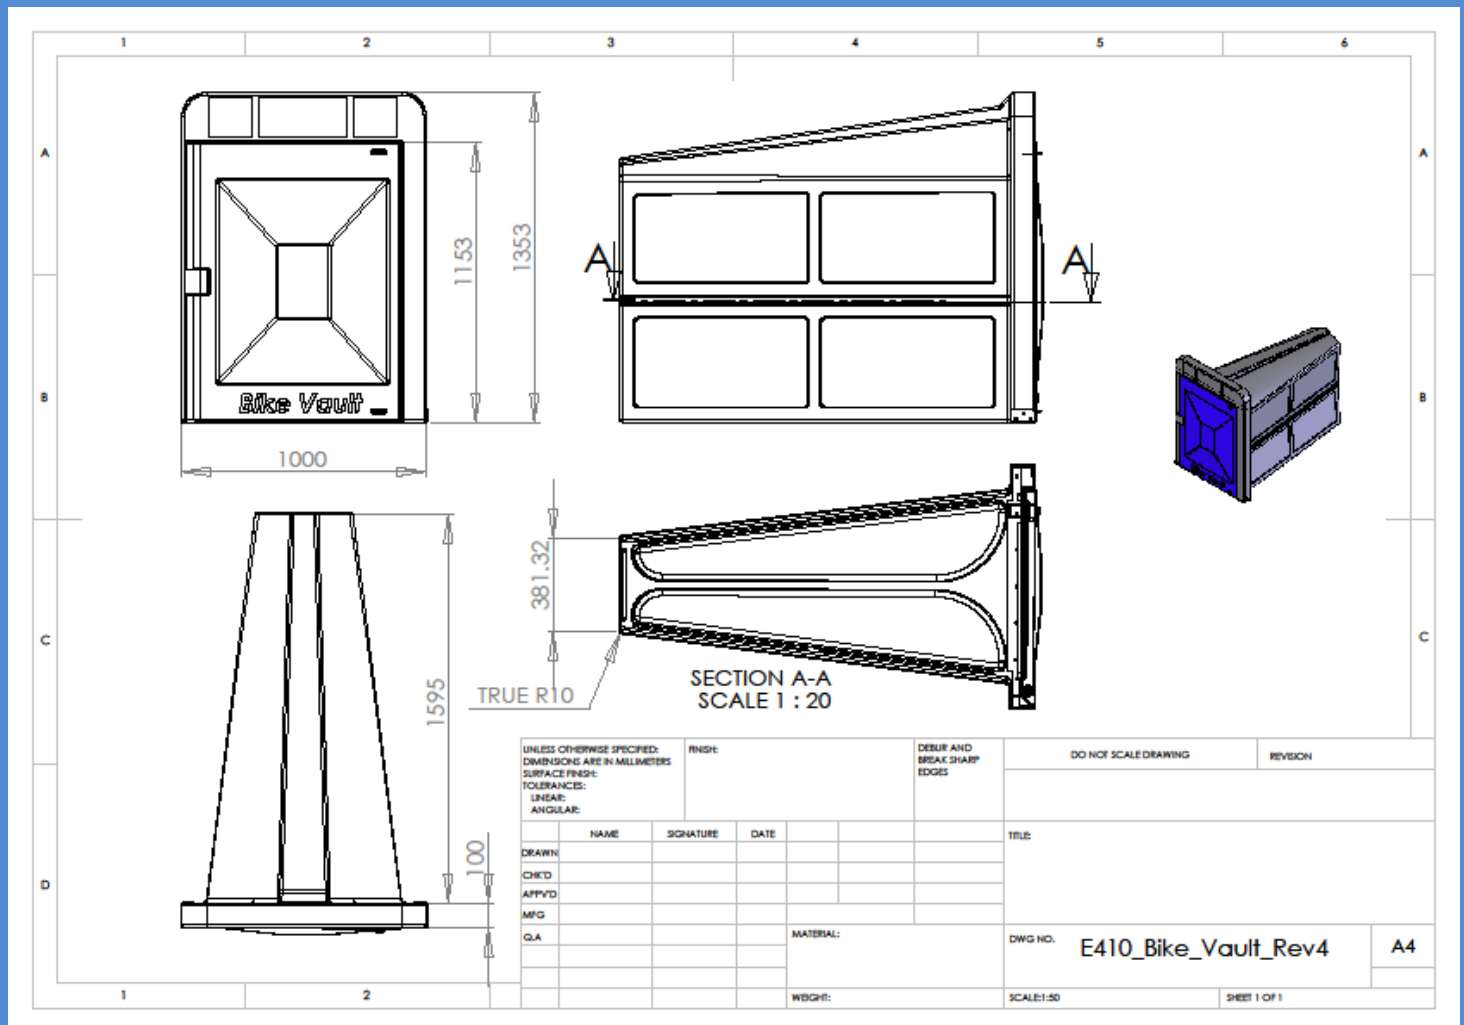

B > BIKE VAULT

TECHNICAL NOTES

When considering BIKE VAULT installation please allow 1 metre in front of BIKE VAULT for the door to open.

www.bike-vault.co.uk - 01702 416300

Bike Vault Limited – 9 East Street, Leigh on Sea, SS9 1QF – Company No. 07104740